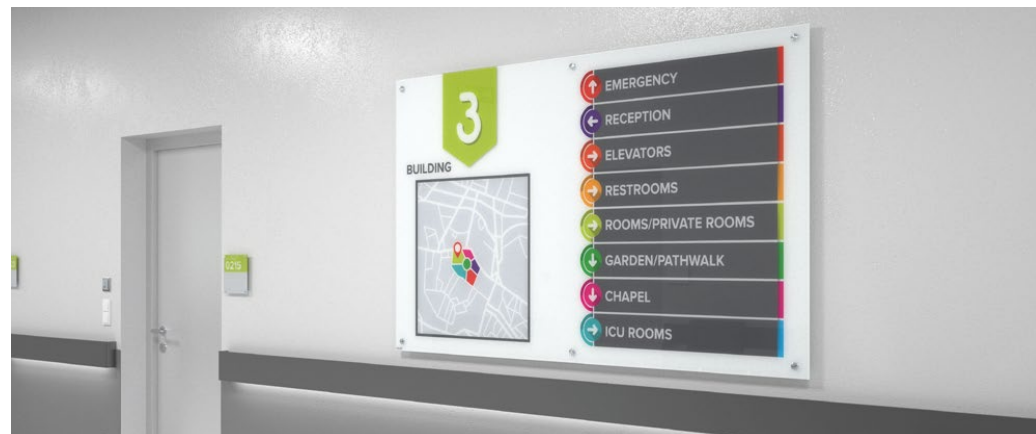

HEALTHCARE GLASSBOARDS

Innovating patient care through better communication.

clarus⁷

FLOAT™ + DEPTH

The original glassboards, Float and Depth, are the modern version of the traditional whiteboard, yet far more durable and don't stain or ghost. Choose your mounting style and elevate any interior with our wall-mounted glassboards.

FLOAT

Float mounts with no visible hardware for a clean and minimal look. Clarus' patented TruMount™ hardware allows for horizontal or vertical mounting.

DEPTH

Depth mounts with stainless steel stand-offs for a classic and timeless aesthetic.

MOUNTING STYLE

Float

Depth

Complement your space with the mounting style of your choice — minimal, direct-to-the wall, or with stainless steel standoffs.

MAGNETIC

- Available in both magnetic and non-magnetic finish

TRANSITION

A turnkey solution for ever-changing communication needs — Transition is a removable graphics system that allows you to customize your glassboard's purpose. Interchange charts, designs, and other dynamic information with this state-of-the-art solution. All transition graphics are fully customizable and printed in complete, high resolution color.