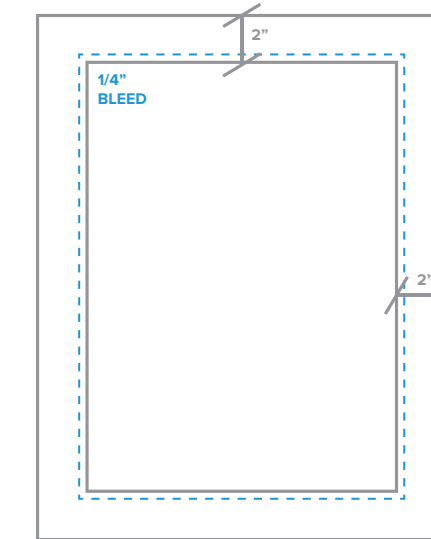

SIZING OPTIONS

4' x 5'	4' x 6'	4' x 8'	4' x 10'
3.5' x 5'			
3' x 4'			
2' x 3'			

STANDARD SIZES

Our most popular sizes but any size is possible

CUSTOMIZABLE

Custom shapes and sizes are available at no extra charge

FLOAT TRANSITION

DESIGN DETAILS

- Cleaner look, no visible hardware
- Snap-in mounting standoffs
- Patent-pending pressure inserts keep graphic tight and flat against glass
- Glass face sits 1" off wall
- Easy-to-mount
- Can be mounted to solid doors

Float Transition

SIZING OPTIONS

GRAPHIC IMPERIAL SIZES (IN)	GRAPHIC SHEET FORMAT SIZES
8.5 x 11	A1
11 x 17	A2
12 x 18	A3
14 x 22	A4
14 x 36	B1
18 x 24	B2
20 x 30	B3
22 x 28	B4
24 x 36	
27 x 40	
30 x 40	
36 x 48	

SIZING OPTIONS

- Fit your space with Wall2Wall panels up to 144" each
- Custom sizes and shapes available, including cutouts, holes, and notches

MAGNETIC

- Available in both magnetic and non-magnetic finish