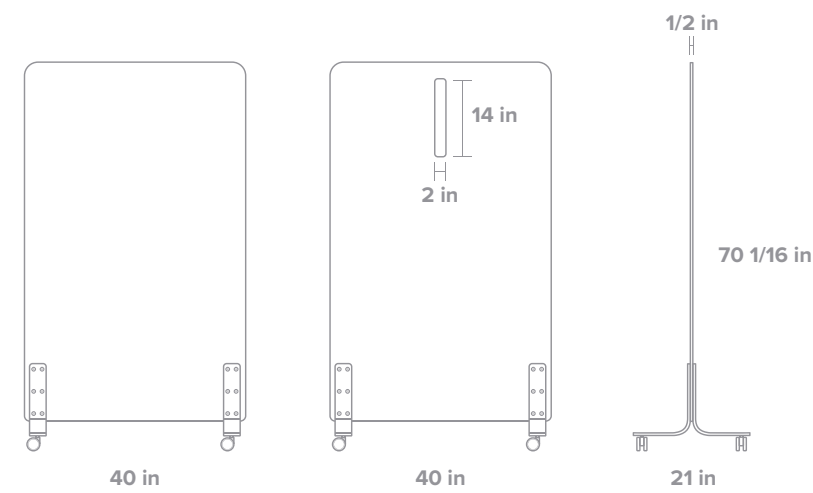

BE! CLEAR™

Safety and mobility rolled into one

clarus⁷

OVERVIEW

be! Clear is an innovative, non-porous mobile glassboard that serves many purposes. Whether you use it as a protective shield from today's various health threats, as a collaborative writing surface, or as a temporary space divider that won't impact the integrity of your open-concept office design, you can keep everyone healthy and at a safe distance without impeding the sightline from one end of your space to the other. The optional cutout feature allows you to safely take the temperature of incoming employees, customers or visitors, as well as handoff important documents through an easily sanitized barrier while safeguarding everyone. Thanks to the natural properties of glass, be! Clear is safety and mobility rolled into one perfect solution.

Legs: Black | Without & with thermometer cutout

Legs: Black | No thermometer cutout

SIZING OPTIONS

be! Clear is available in one size and is available with and without the thermometer cutout.

be! Clear shown without thermometer cutout

be! Clear shown with thermometer cutout

Thermometer cutout

Thermometer cutout

Legs: Black | No thermometer cutout

CLARUS GLASS

- 1/2" Clarus™ tempered safety writing glass
- Non-staining writing surface
- Compatible with any marker, even permanent
- Clarus Opti-Clear finish and eased corners for safety
- Low-iron, non-porous glass
- Frameless glass
- Elegant, large radius corners

LEG FINISH

CASTER COLOR

COLOR

VARIATIONS

- be! Clear is available with or without casters

SIZE

- 40" wide x 70 1/16" tall x 21" deep

CUTOUT